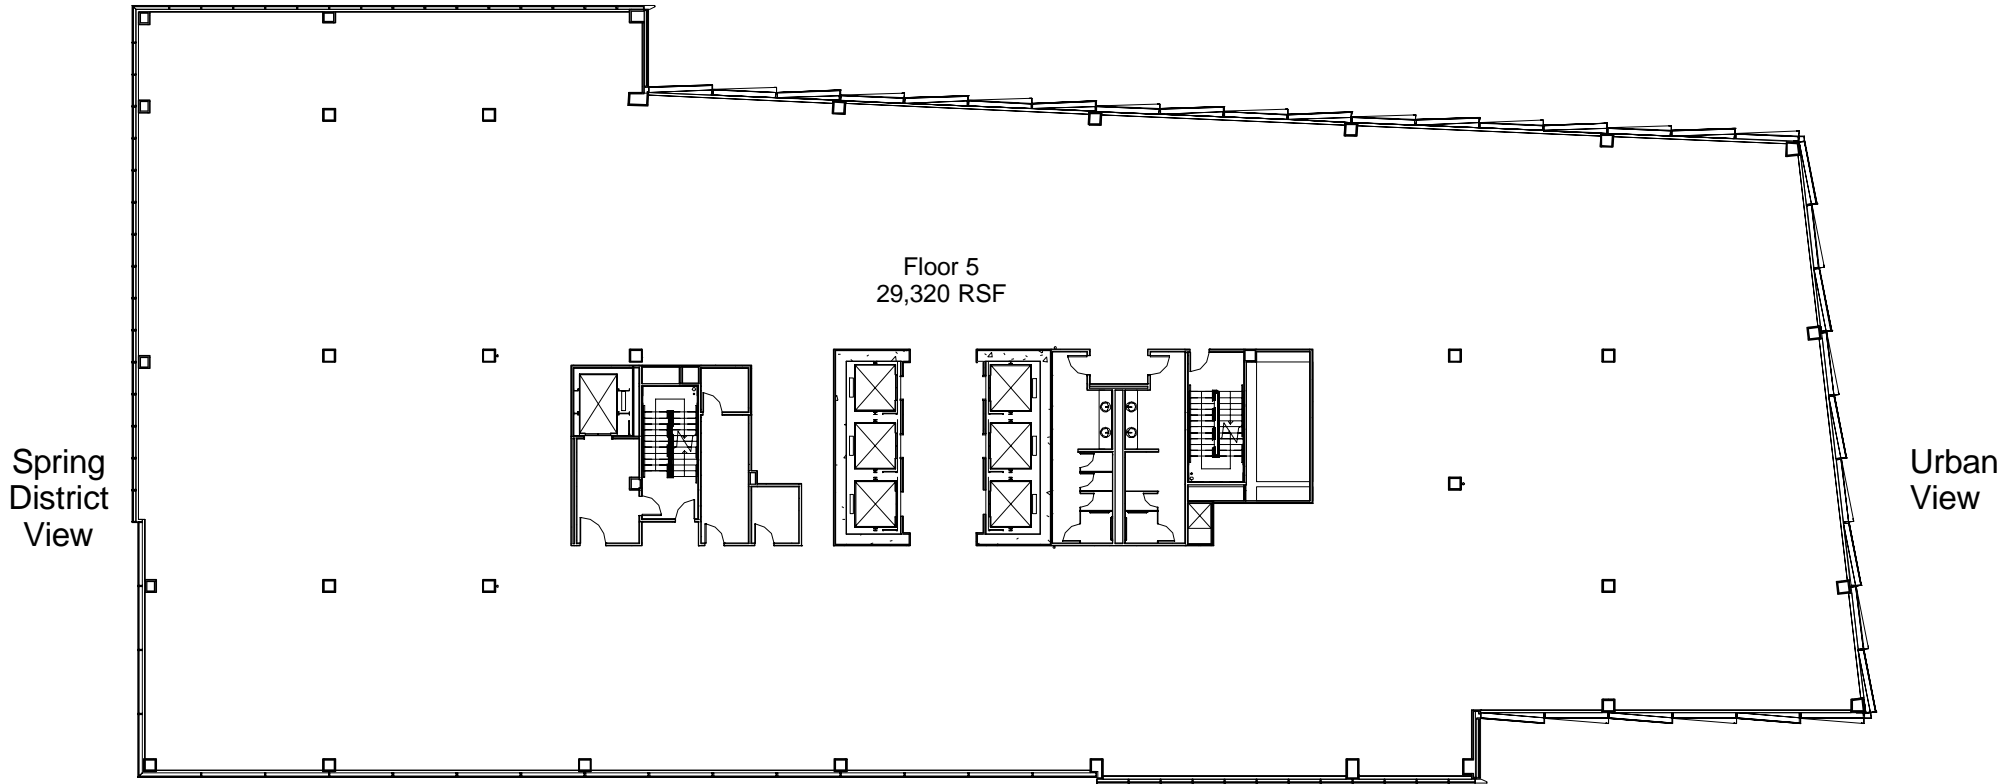

Views to the Cascade Mountains

Views to Mt. Rainier

Panoramic Vista

Views to Lake Washington & Downtown Seattle

Views to Downtown Bellevue

Floor Plan

Block 16 Floor 5  
29,320 RSF  
124th Ave NE & NE 12th St. Bellevue, WA 98005