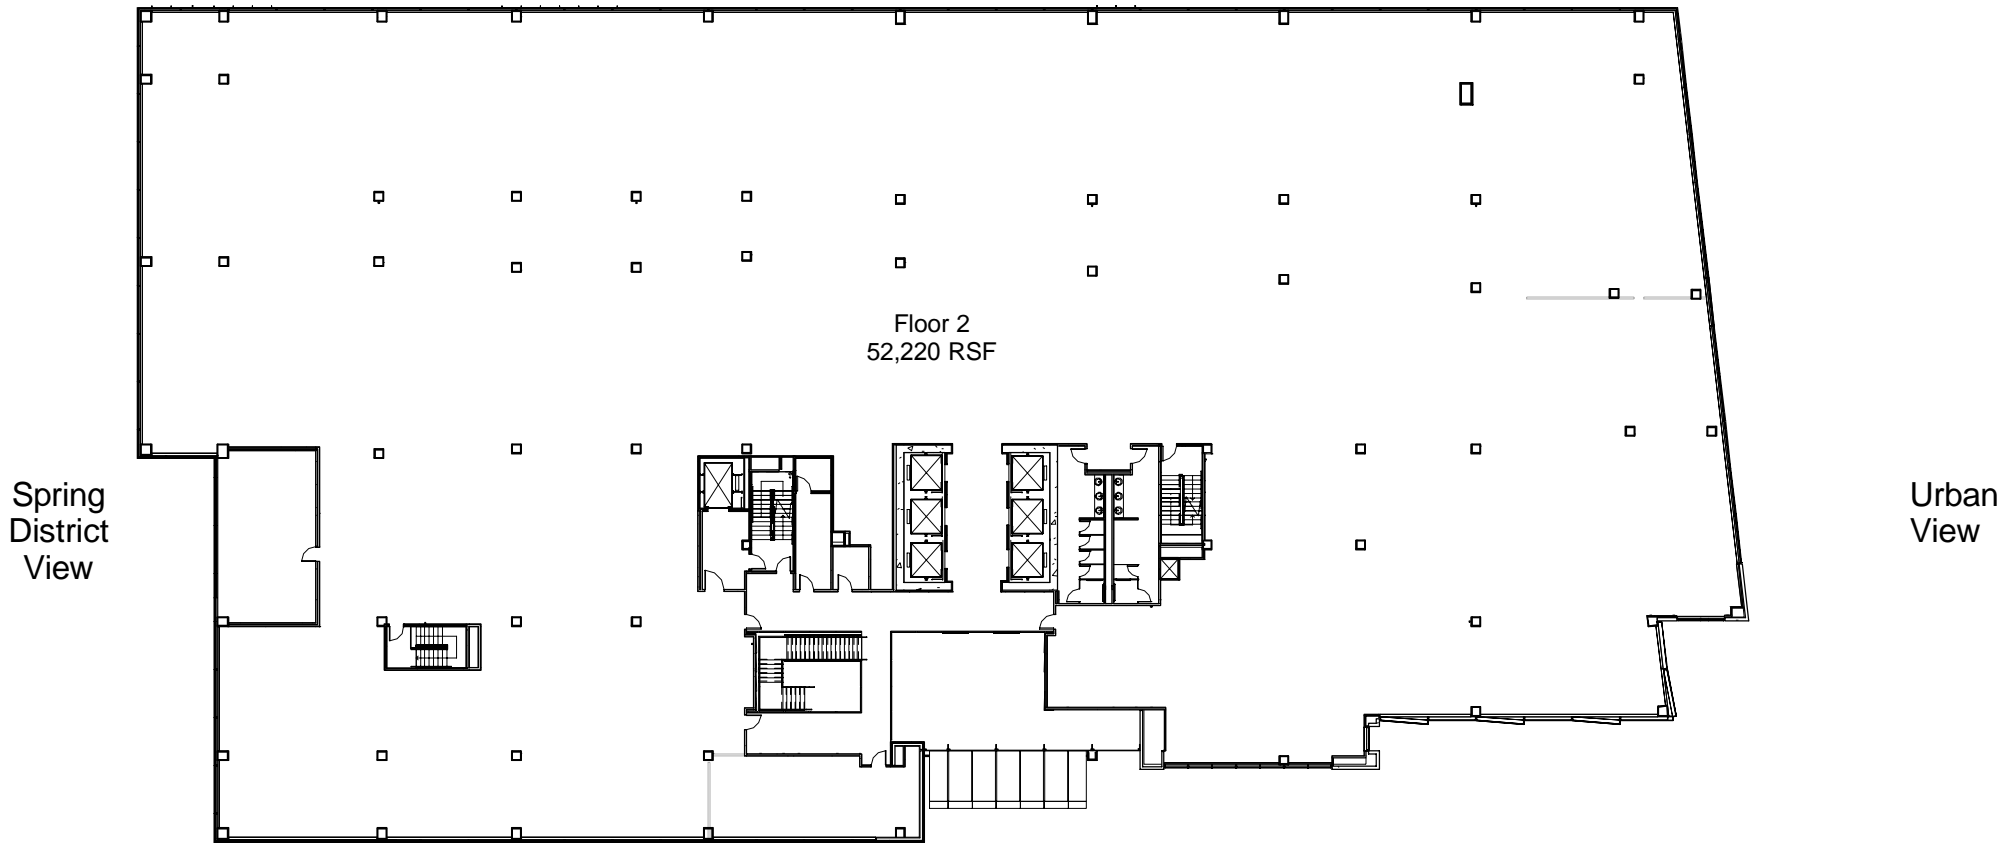

Views to the Cascade Mountains

Views to Mt. Rainier

Panoramic Vista

Views to Lake Washington &
Downtown Seattle

Views to Downtown Bellevue

Floor Plan

Block 16 Floor 2
52,220 RSF
124th Ave NE & NE 12th St. Bellevue, WA 98005