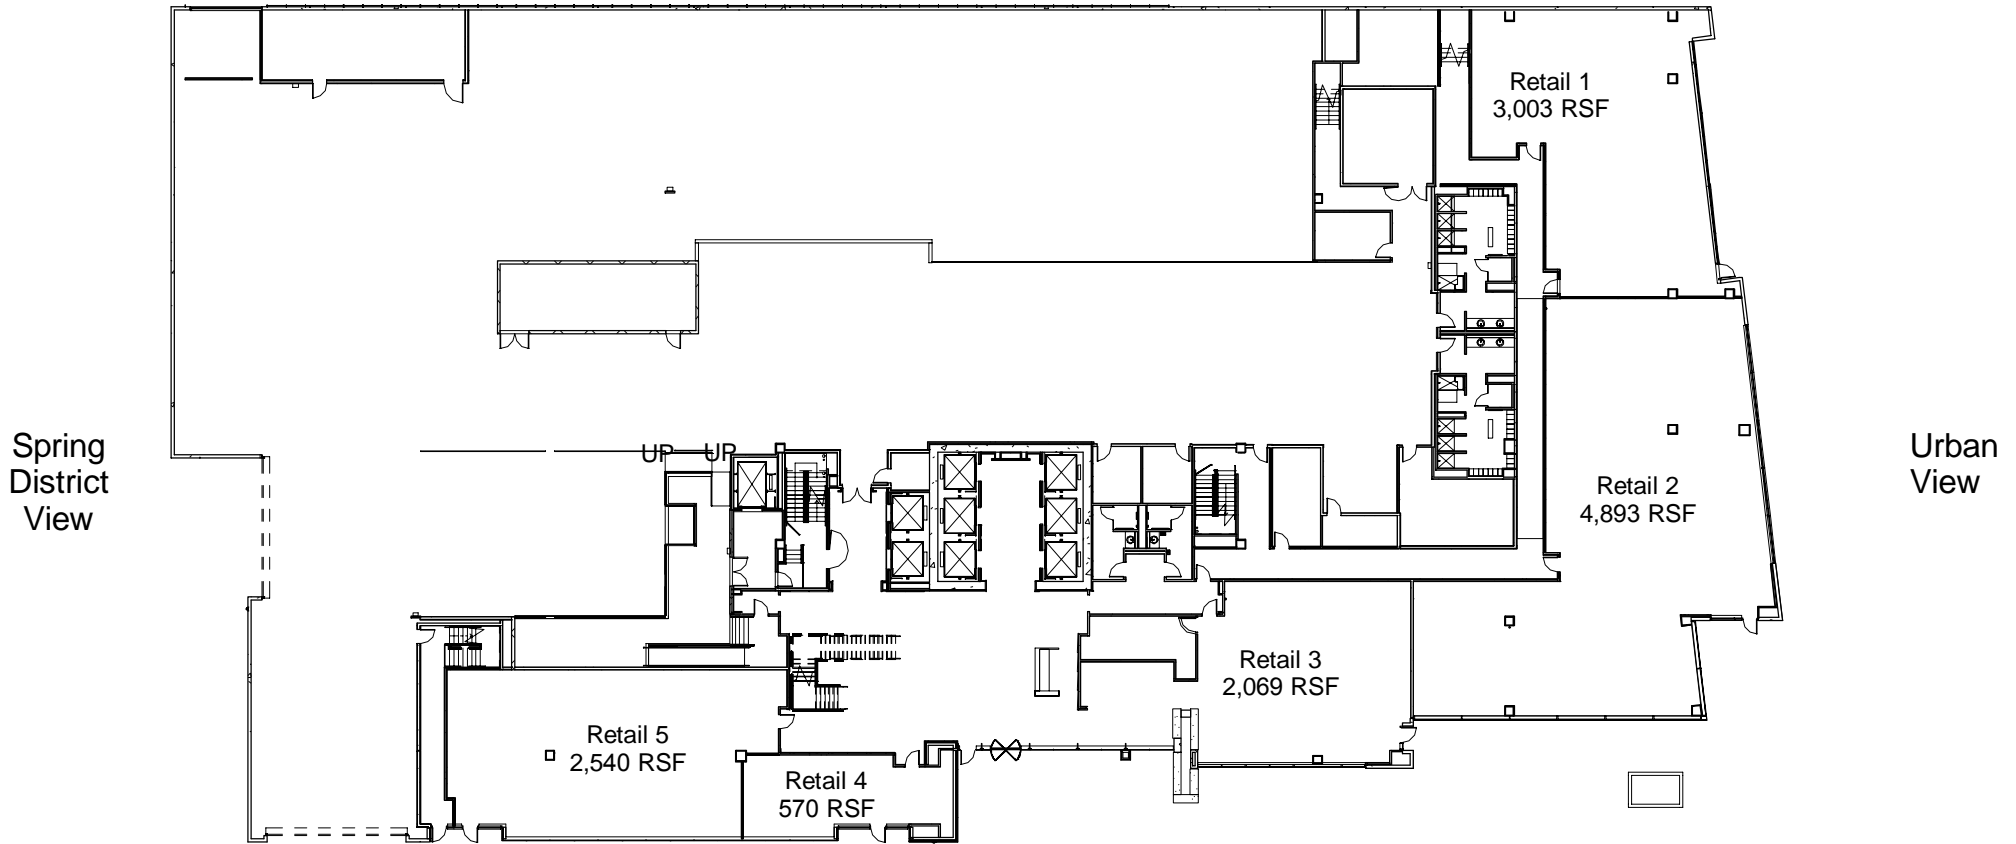

Views to the Cascade Mountains

Views to Mt. Rainier

Panoramic Vista

Views to Lake Washington & Downtown Seattle

Views to Downtown Bellevue

Floor Plan

Block 16 Floor 1
13,075 RSF
124th Ave NE & NE 12th St. Bellevue, WA 98005