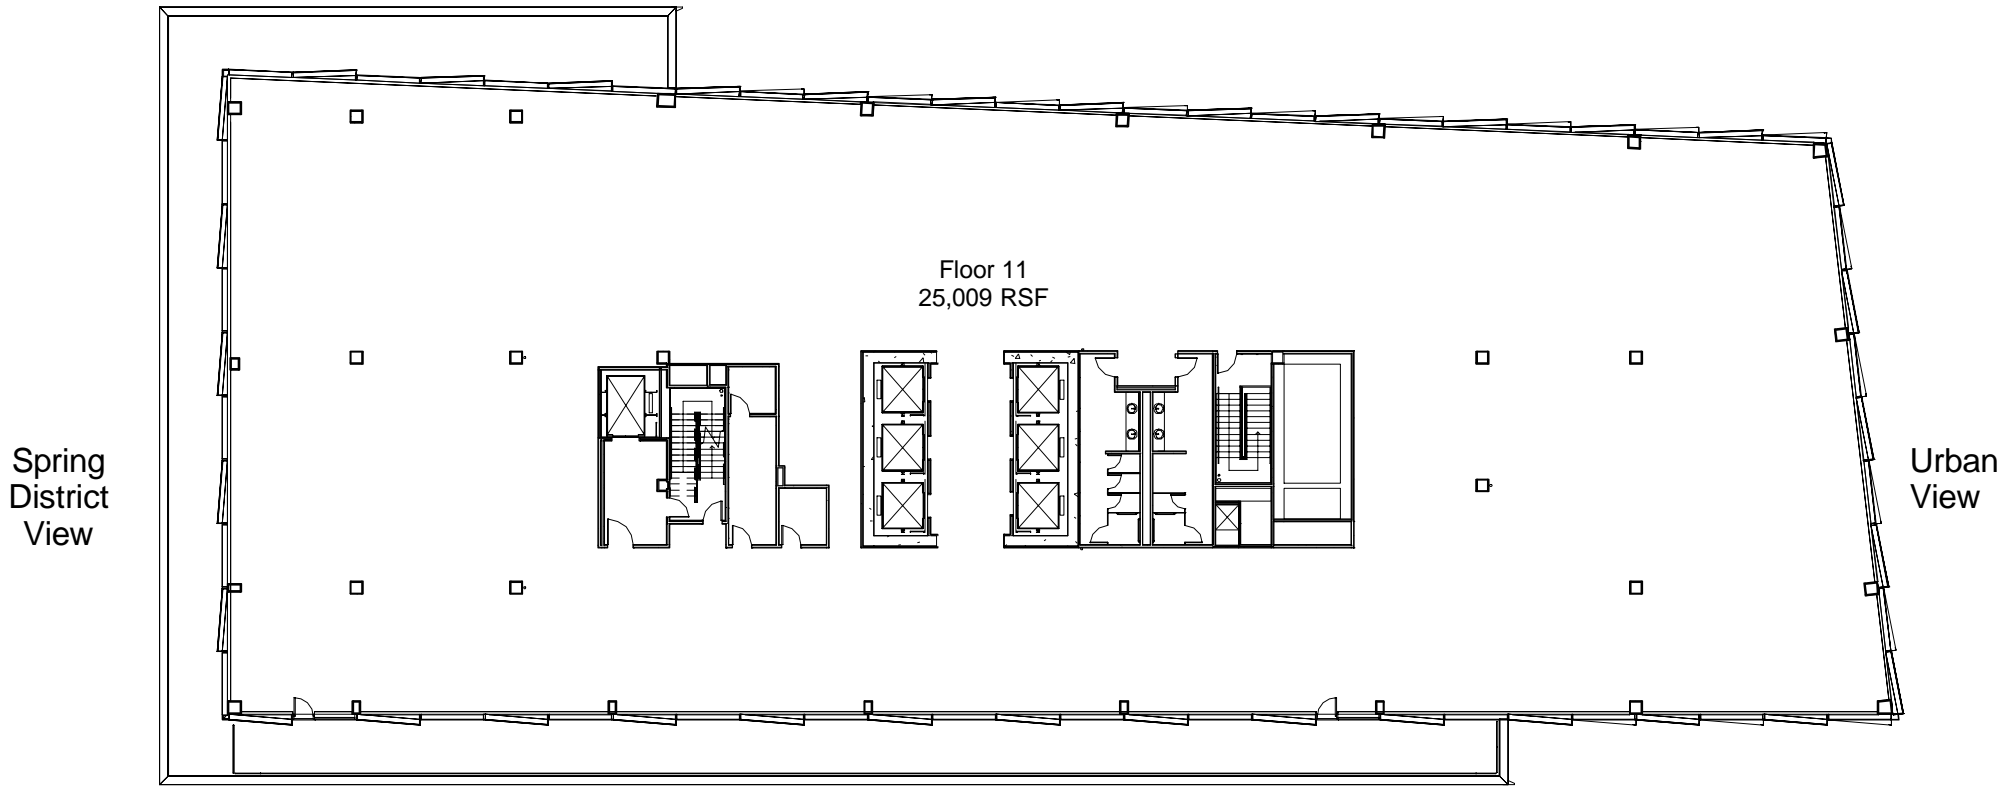

Views to the Cascade Mountains

Views to Mt. Rainier

Panoramic Vista

Views to Lake Washington & Downtown Seattle

Views to Downtown Bellevue

Floor Plan

Block 16 Floor 11  
25,009 RSF  
124th Ave NE & NE 12th St. Bellevue, WA 98005