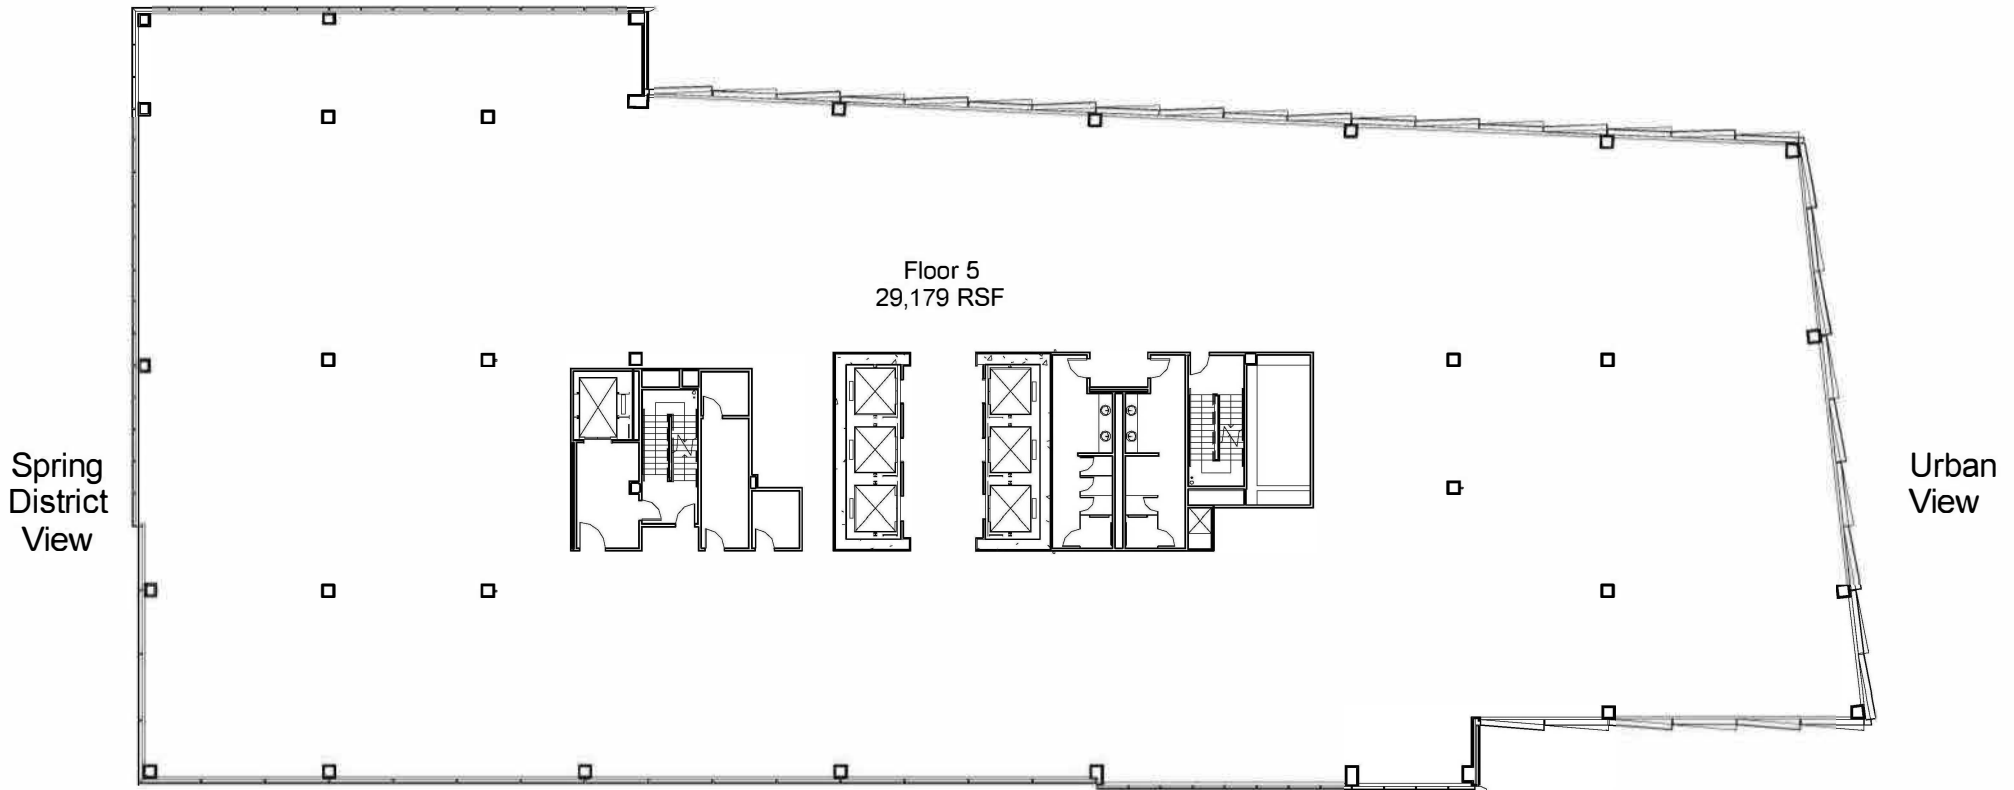

Views to the Cascade Mountains

Views to Mt. Rainier

**BLOCK 16 / LEVEL 5 PLAN**  
29,179 RSF  
124th Ave NE & NE 12th St. Bellevue, WA 98005