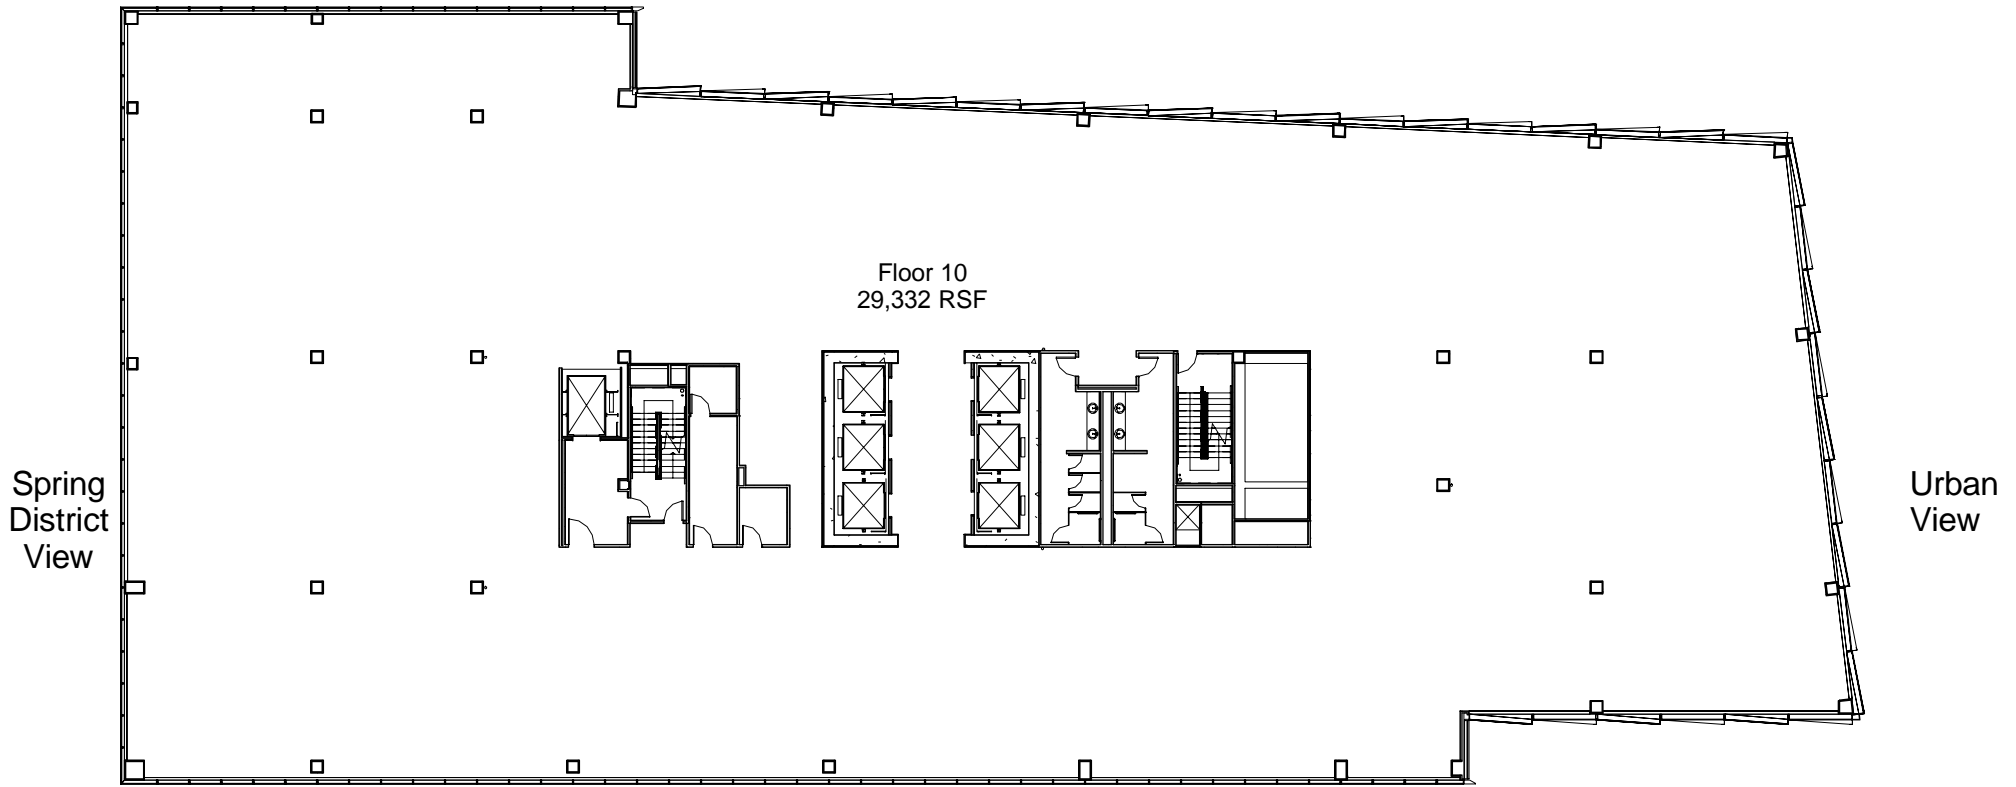

Views to the Cascade Mountains

Views to Mt. Rainier

Panoramic Vista

Views to Lake Washington & Downtown Seattle

Views to Downtown Bellevue

Floor Plan

Block 16 Floor 10
29,322 RSF
124th Ave NE & NE 12th St. Bellevue, WA 98005