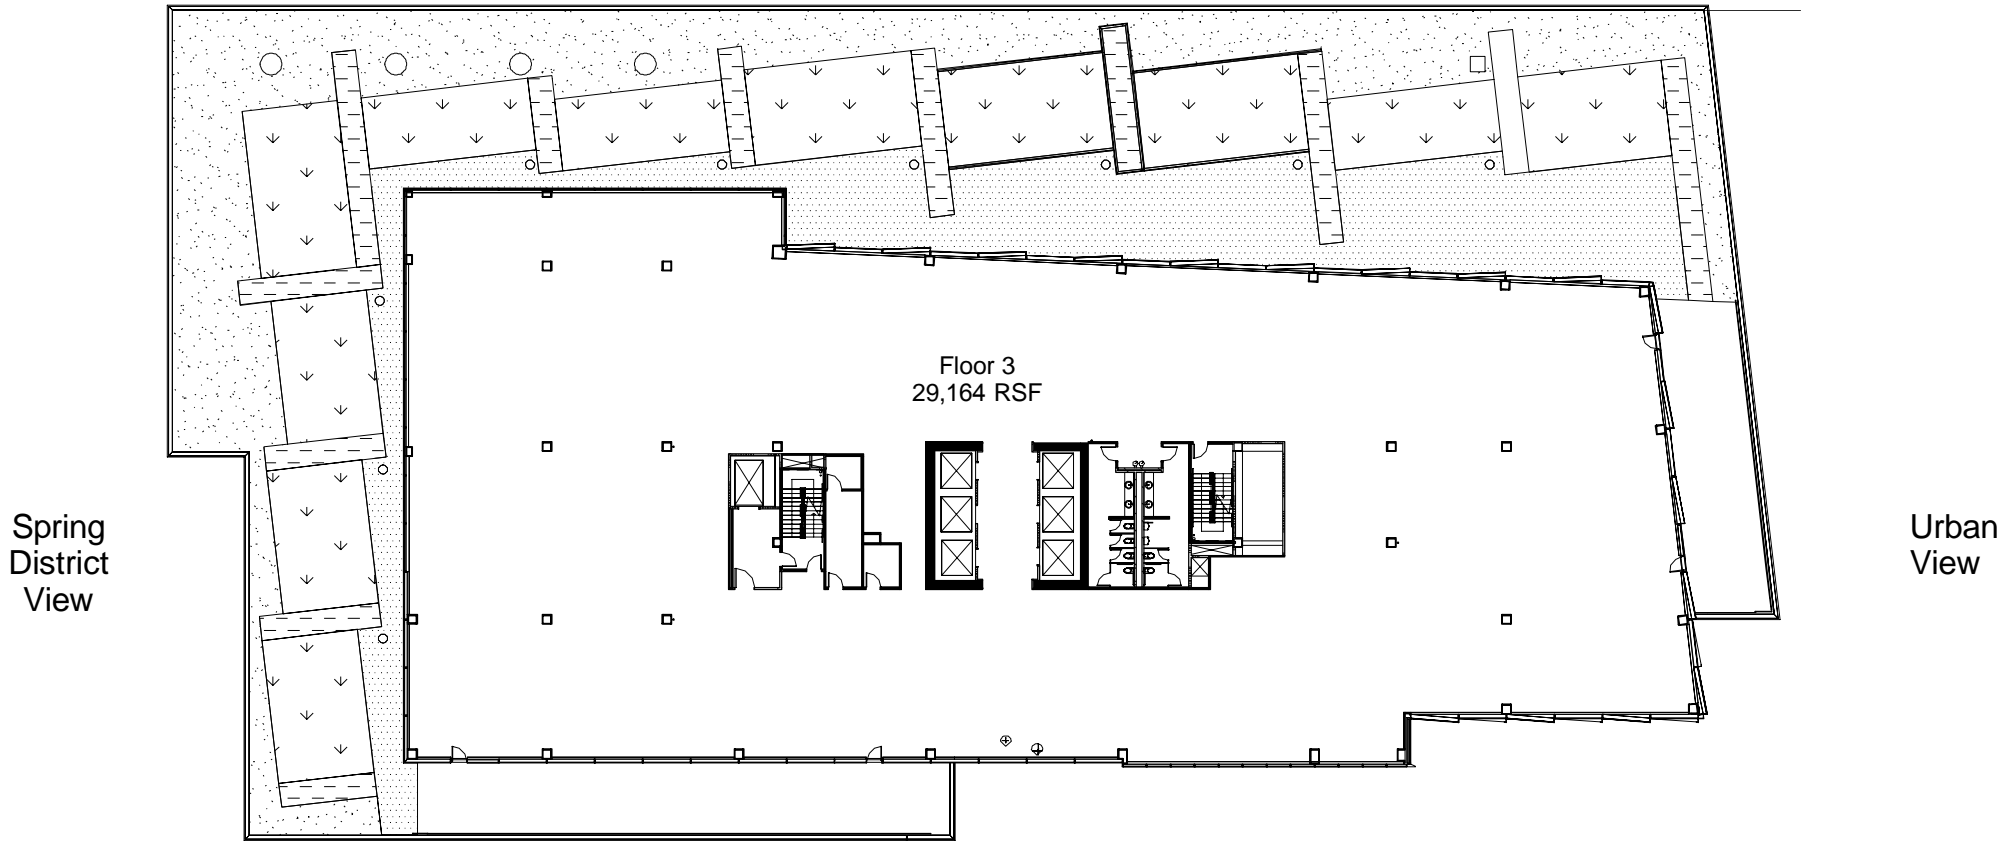

Views to the Cascade Mountains

Views to Mt. Rainier

Panoramic Vista

Views to Lake Washington & Downtown Seattle

Views to Downtown Bellevue

Floor Plan

Block 16 Floor 3
29,164 RSF
124th Ave NE & NE 12th St. Bellevue, WA 98005