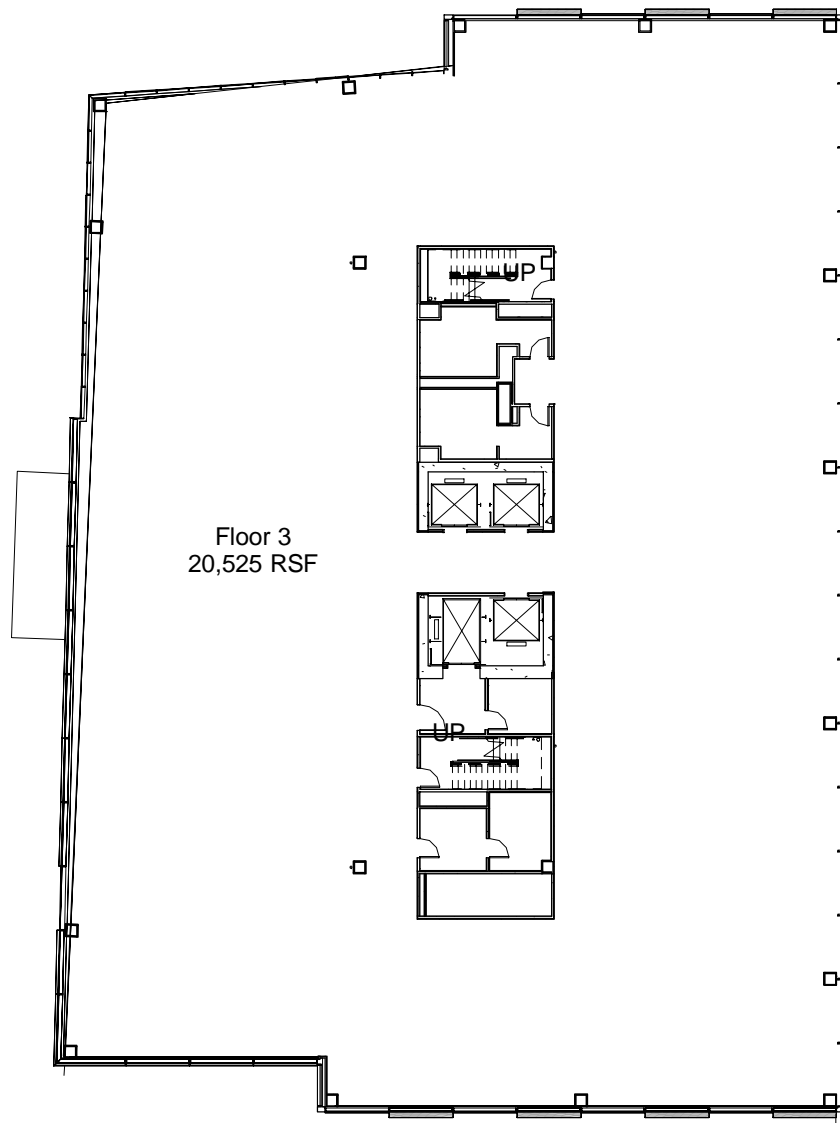

Views to Cascade Mountains

Views to Mt. Rainier

Spring District
View

Urban View

Floor 3
20,525 RSF

Panoramic Vista

Views to Lake Washington &
Downtown Seattle

Views to Downtown Bellevue

Floor Plan

Block 24 Floor 3
20,525 RSF
124th Ave NE & NE 12th St. Bellevue, WA 98005