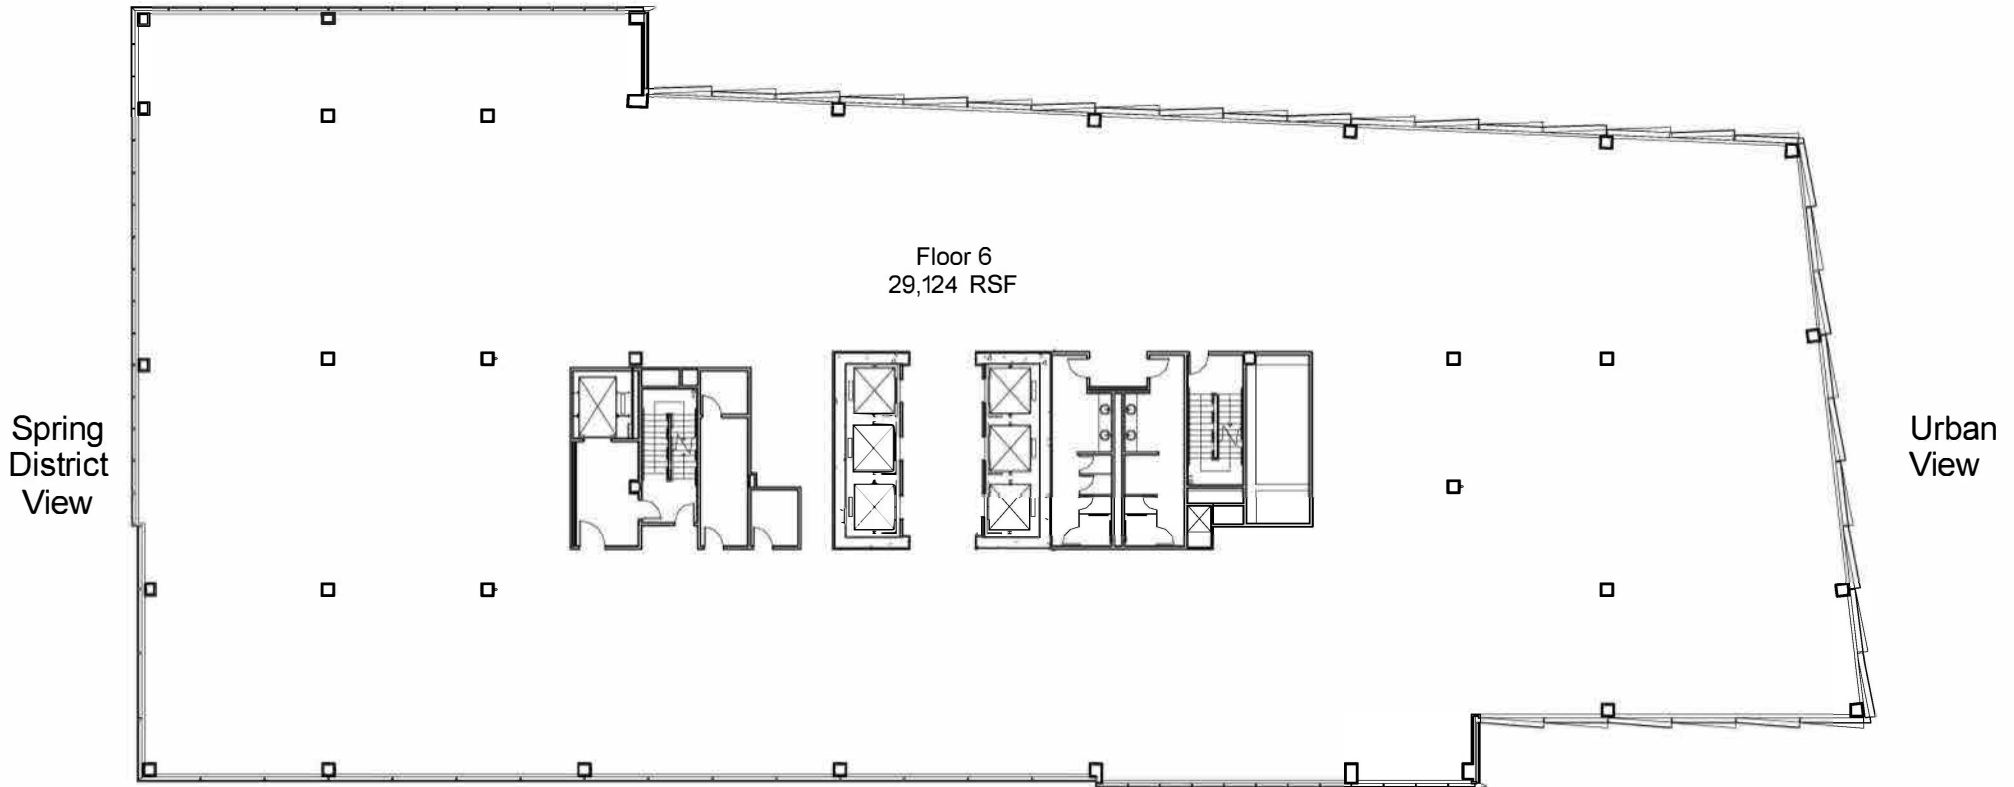

Views to the Cascade Mountains

Views to Mt. Rainier

Panoramic Vista

Views to Lake Washington &
Downtown Seattle

Views to Downtown Bellevue

BLOCK 16 / LEVEL 6 PLAN

29,124 RSF

124th Ave NE & NE 12th St. Bellevue, WA 98005