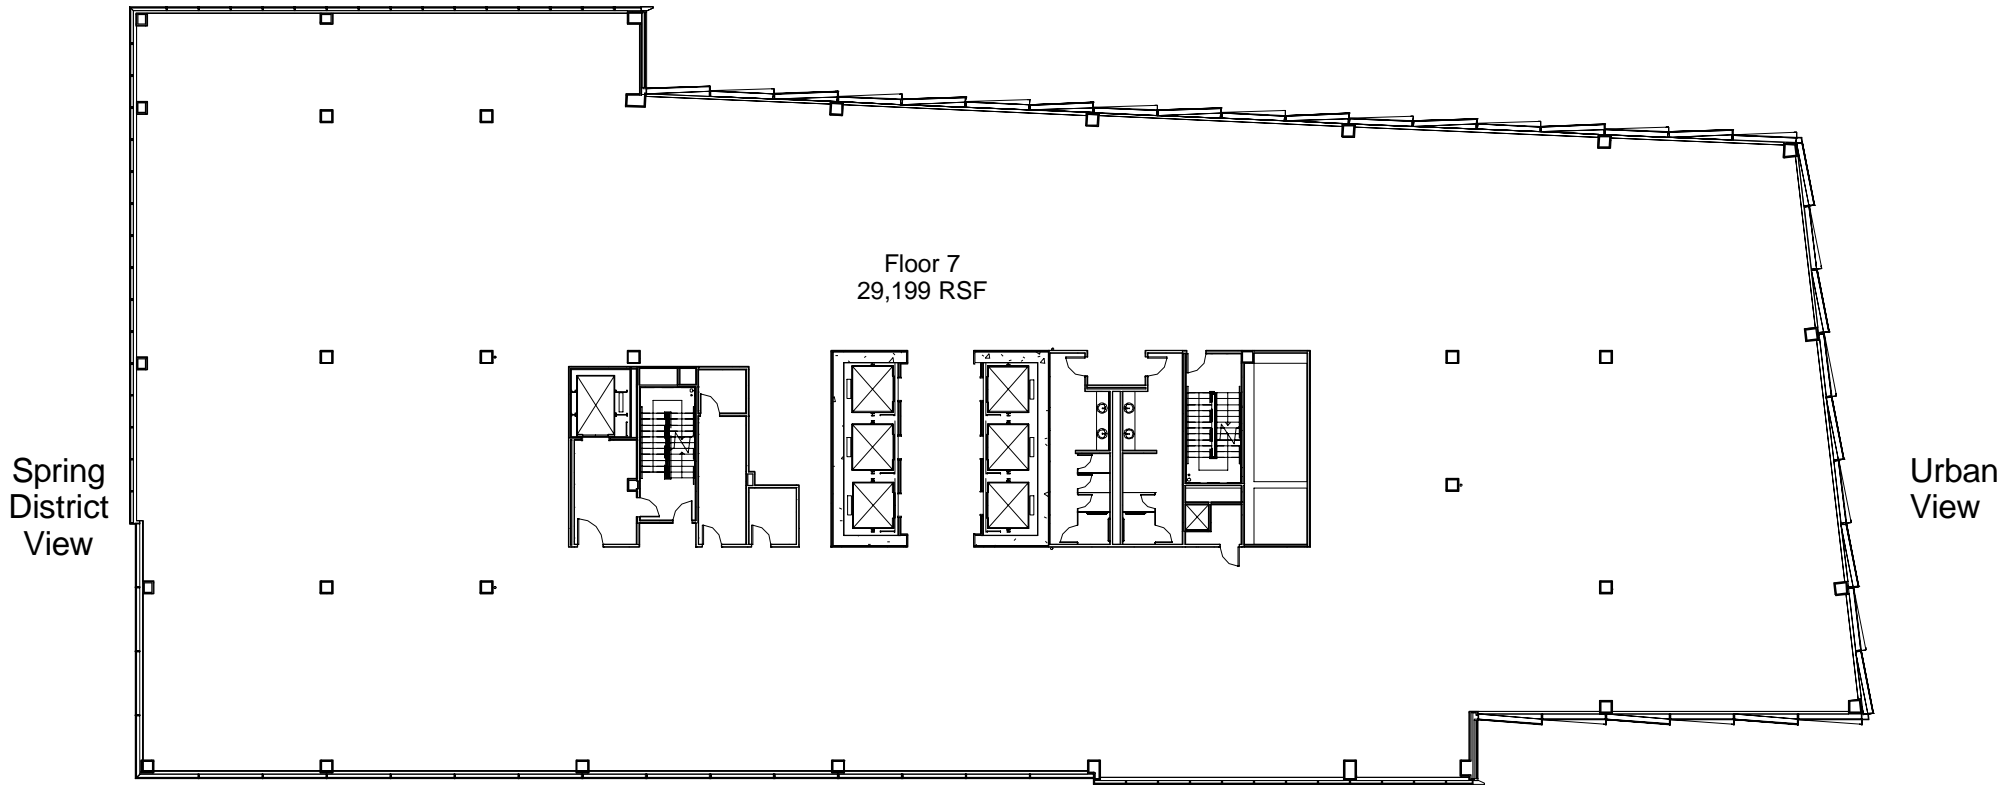

Views to the Cascade Mountains

Views to Mt. Rainier

Floor 7
29,199 RSF

Spring District View

Urban View

Panoramic Vista

Views to Lake Washington & Downtown Seattle

Views to Downtown Bellevue

Floor Plan

Block 16 Floor 7
29,199 RSF
124th Ave NE & NE 12th St. Bellevue, WA 98005