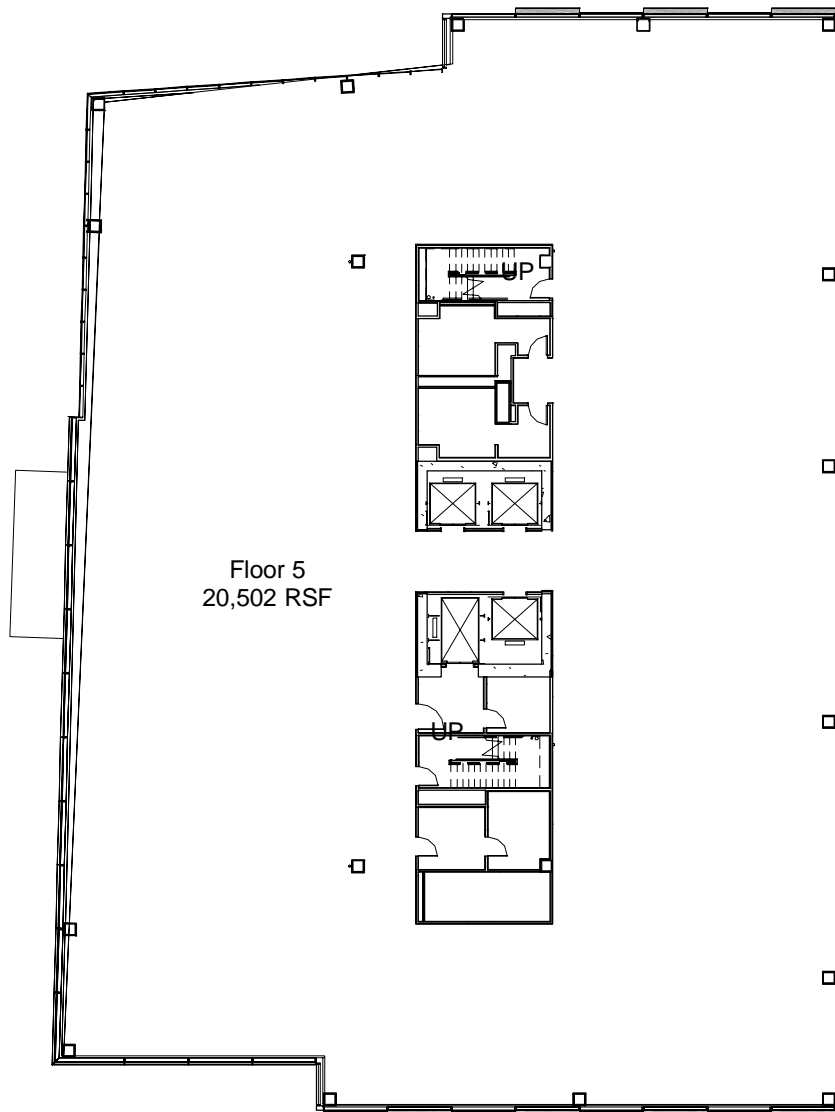

Views to Cascade Mountains

Views to Mt. Rainier

Spring District View

Urban View

Panoramic Vista

Views to Lake Washington & Downtown Seattle

Views to Downtown Bellevue

Floor Plan

Block 24 Floor 5  
20,502 RSF  
124th Ave NE & NE 12th St. Bellevue, WA 98005