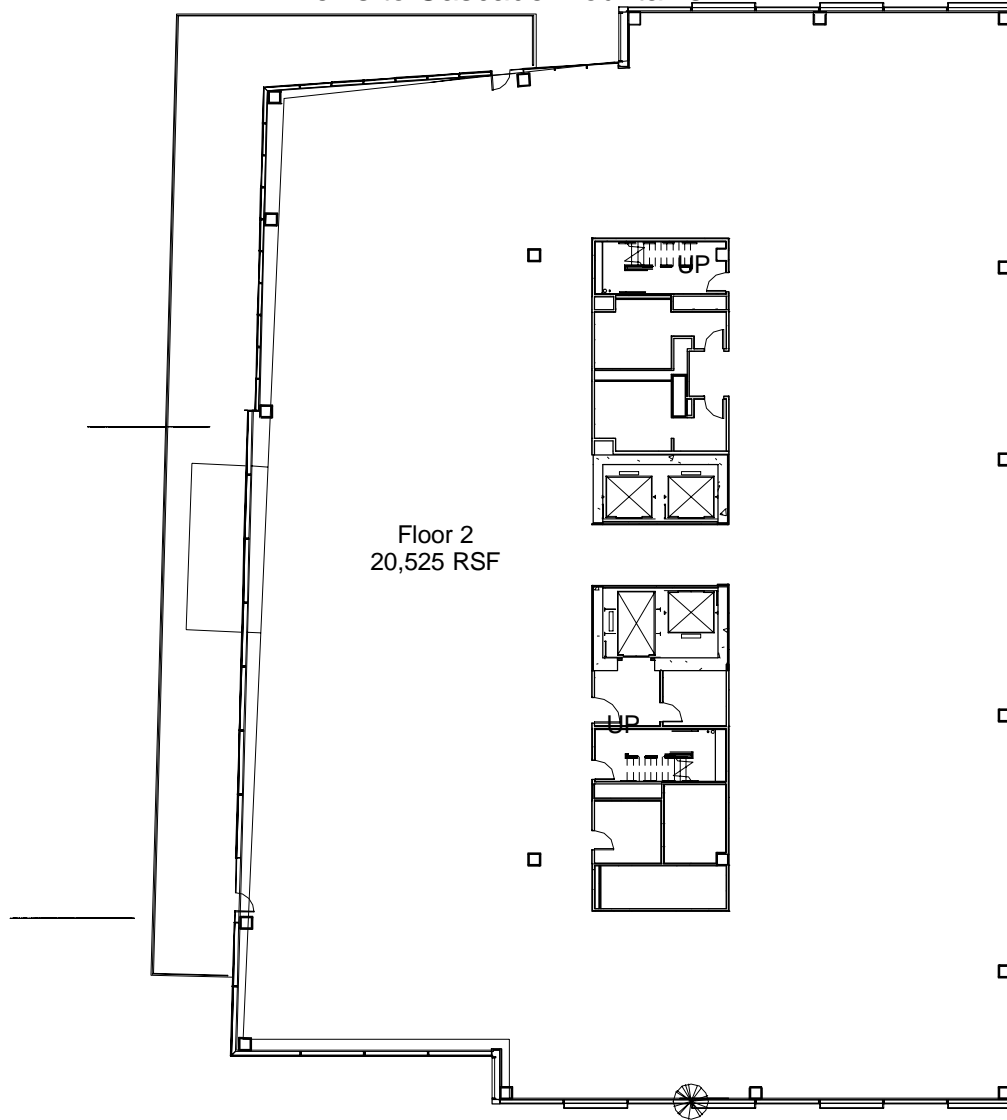

Views to Cascade Mountains

Views to Mt. Rainier

Spring District View

Urban View

Floor 2
20,525 RSF

Panoramic Vista

Views to Lake Washington &
Downtown Seattle

Views to Downtown Bellevue

Floor Plan

Block 24 Floor 2
20,525 RSF
124th Ave NE & NE 12th St. Bellevue, WA 98005