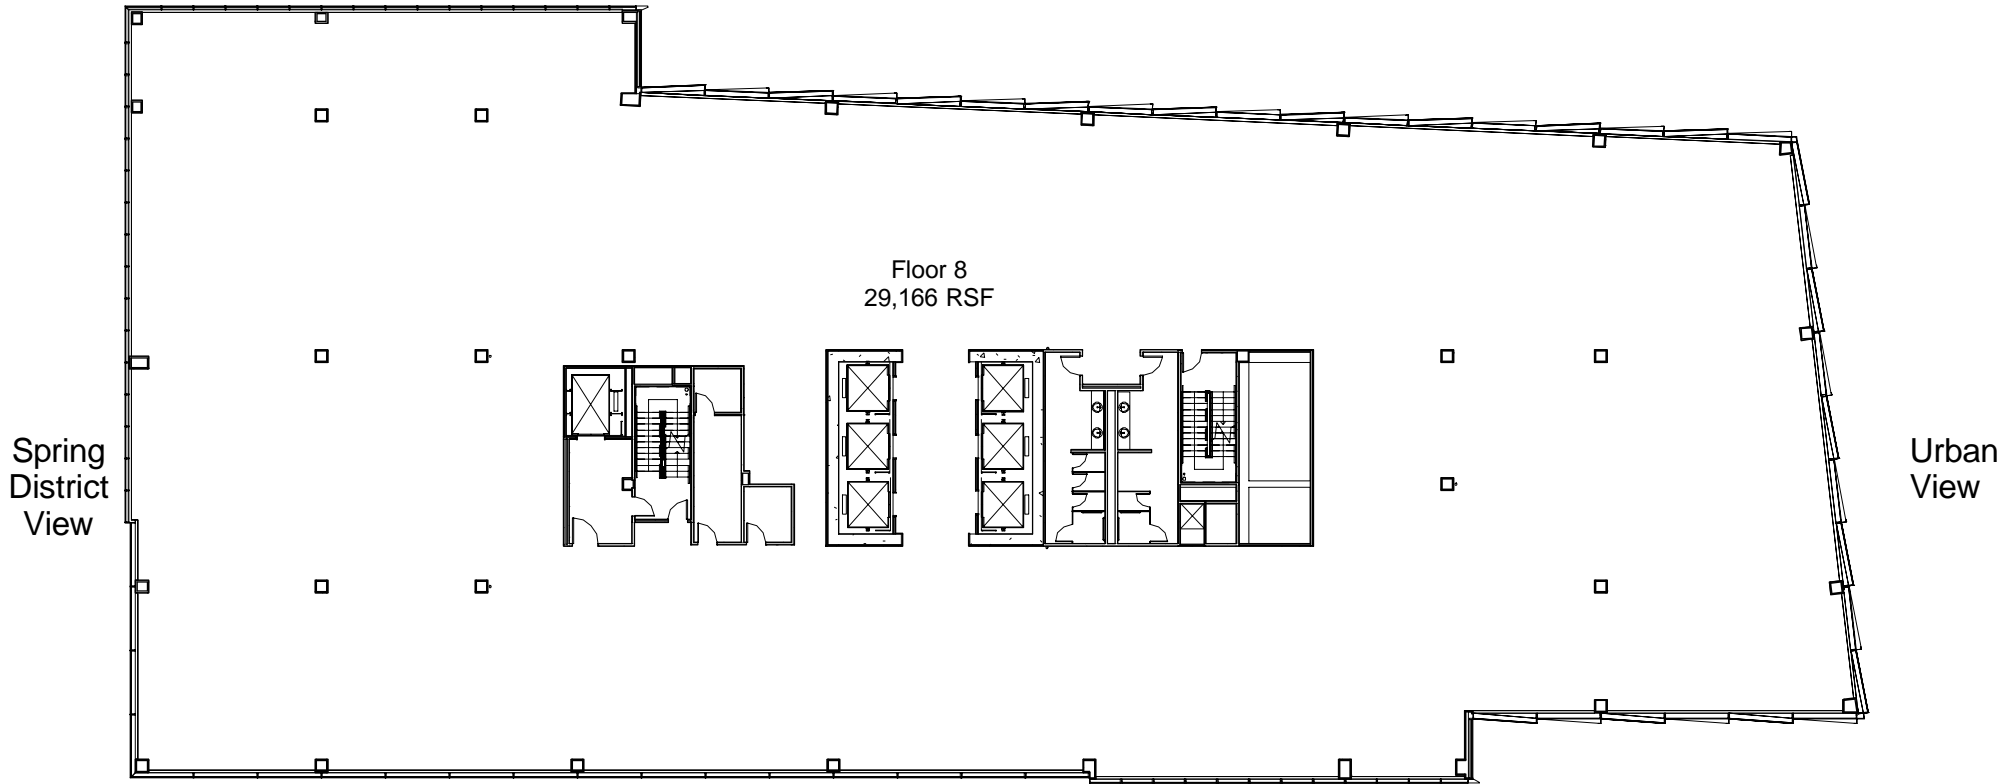

Views to the Cascade Mountains

Views to Mt. Rainier

Floor 8
29,166 RSF

Spring District View

Urban View

Panoramic Vista

Views to Lake Washington &
Downtown Seattle

Views to Downtown Bellevue

Floor Plan

Block 16 Floor 8
29,166 RSF
124th Ave NE & NE 12th St. Bellevue, WA 98005