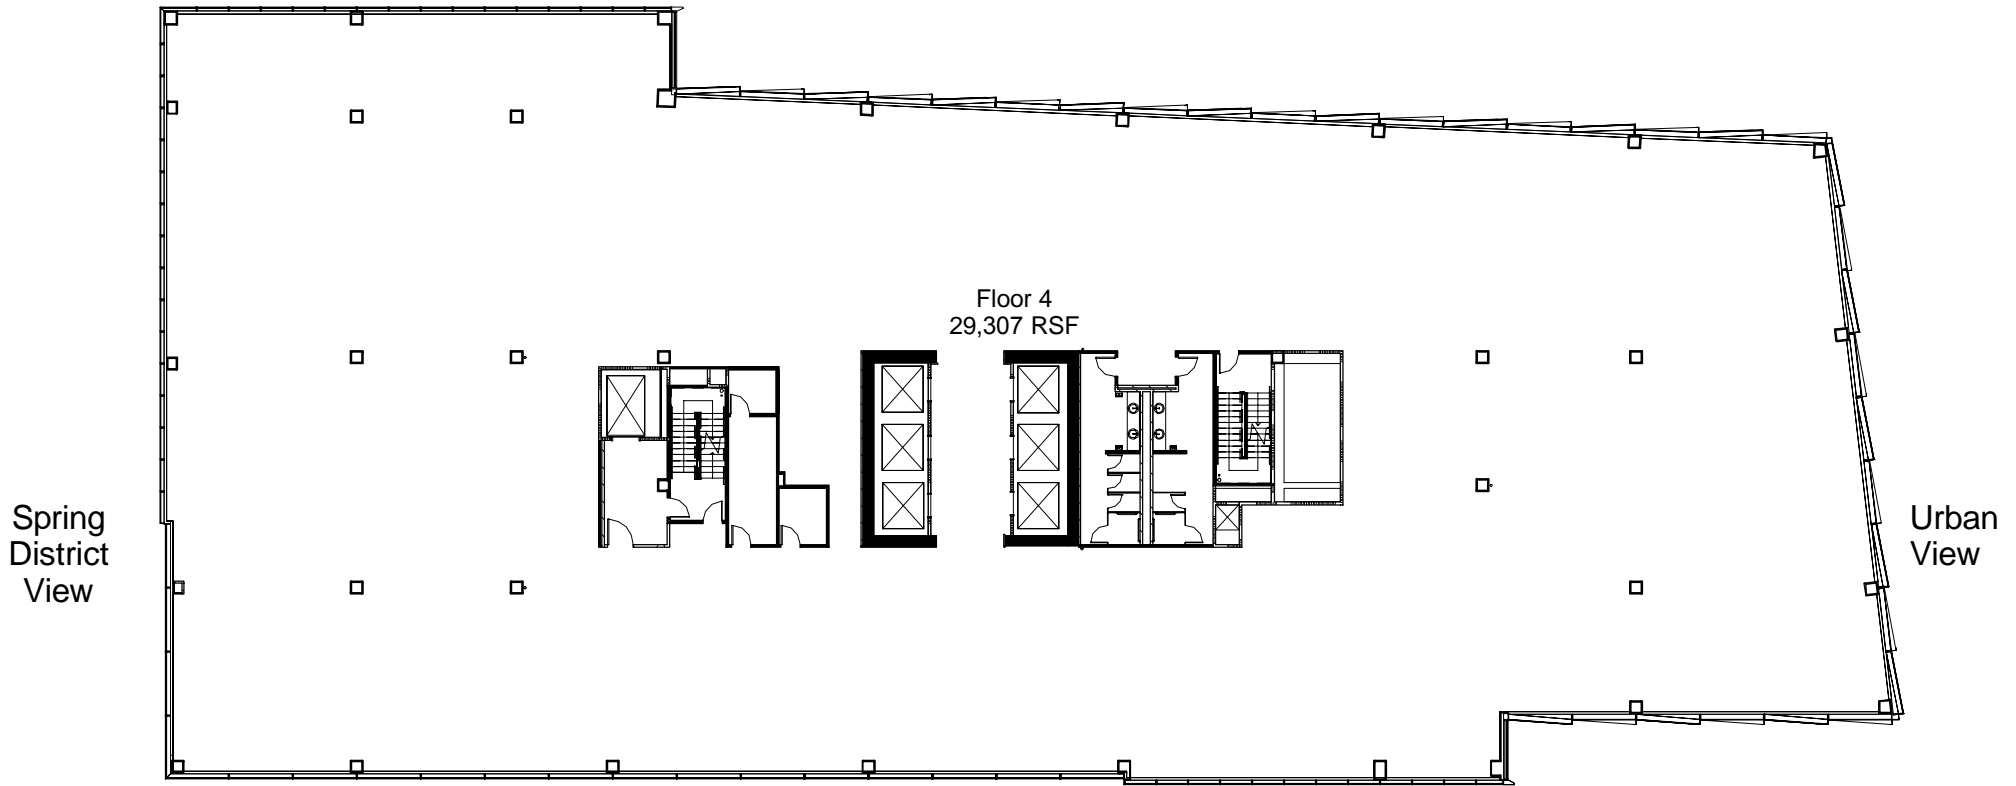

Views to the Cascade Mountains

Views to Mt. Rainier

Spring District View

Urban View

Floor 4
29,307 RSF

Panoramic Vista

Views to Lake Washington &
Downtown Seattle

Views to Downtown Bellevue

Floor Plan

Block 16 Floor 4
29,307 RSF
124th Ave NE & NE 12th St. Bellevue, WA 98005