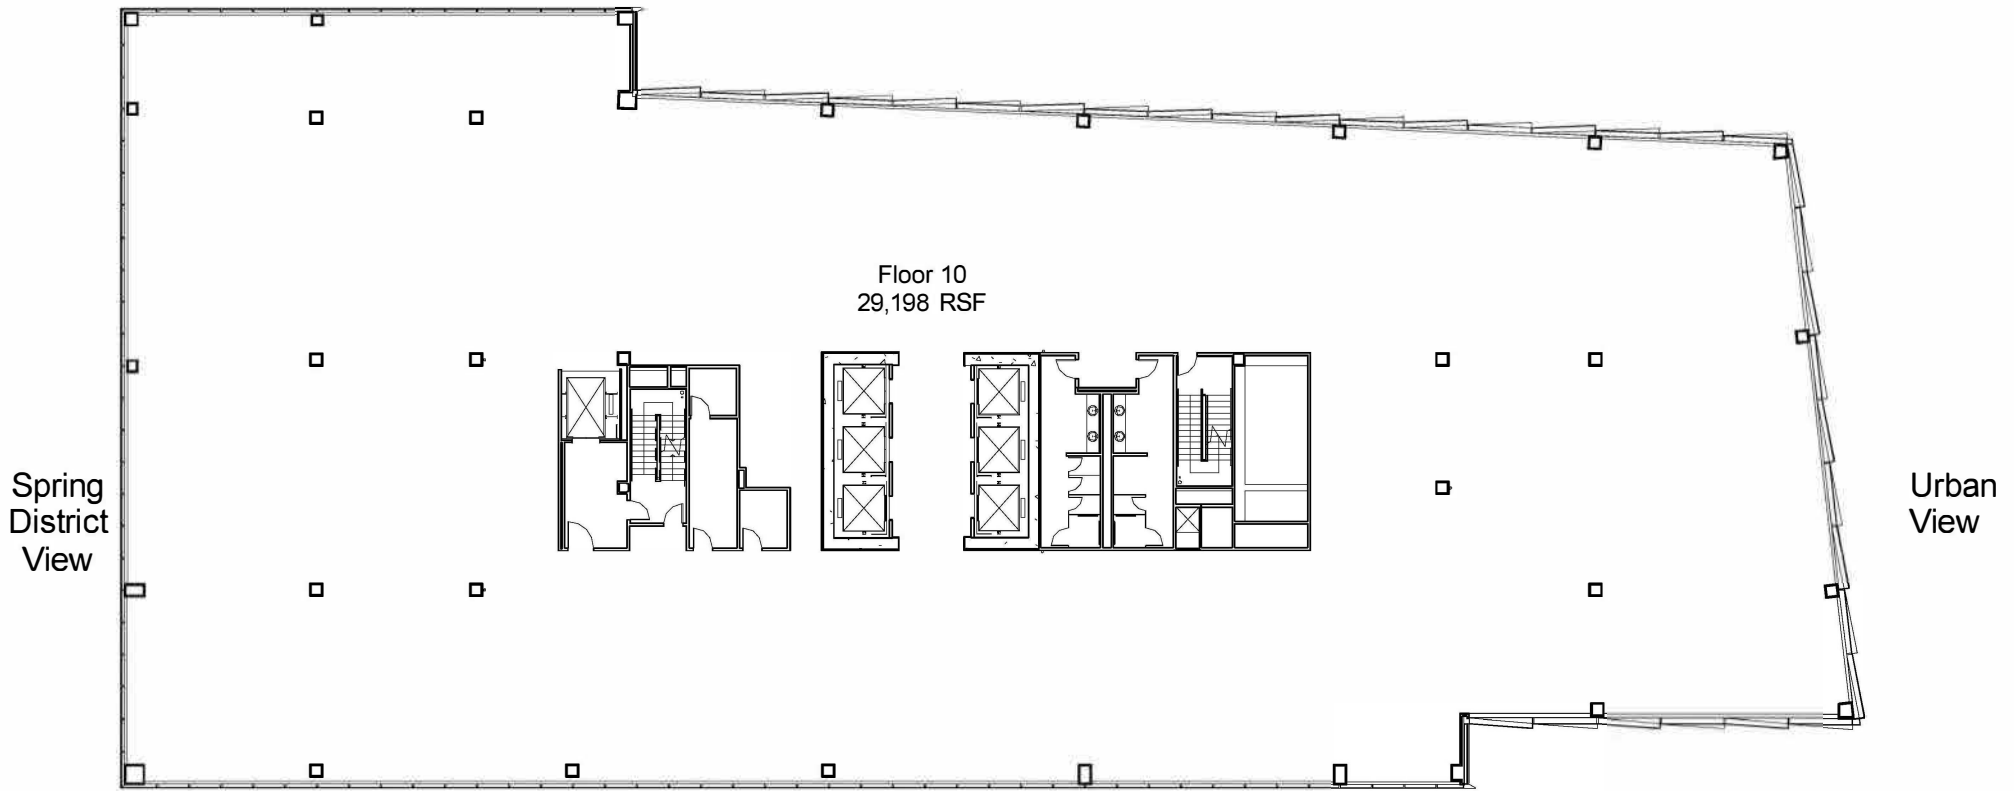

Views to the Cascade Mountains

Views to Mt. Rainier

Floor 10
29,198 RSF

Spring District View

Urban View

Panoramic Vista

Views to Lake Washington &
Downtown Seattle

Views to Downtown Bellevue

BLOCK 16 / LEVEL 10 PLAN

29,198 RSF

124th Ave NE & NE 12th St. Bellevue, WA 98005