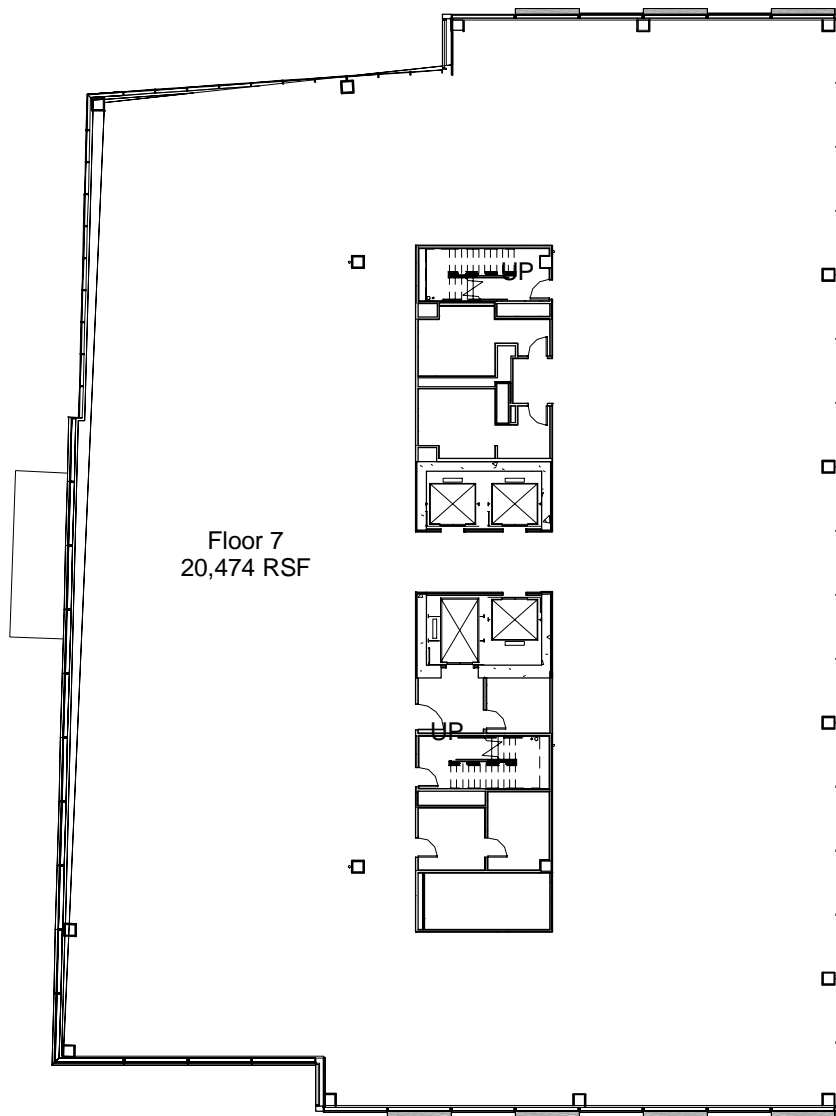

Views to Cascade Mountains

Views to Mt. Rainier

Spring District
View

Urban View

Panoramic Vista

Views to Lake Washington &
Downtown Seattle

Views to Downtown Bellevue

Floor Plan

Block 24 Floor 7
20,474 RSF
124th Ave NE & NE 12th St. Bellevue, WA 98005